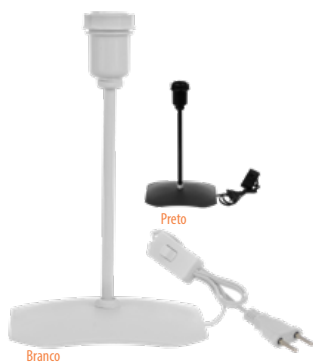

Base Abajur Popy Montada Soq. Coluna

Branco	40.019	789.893.862.721-4
Preto	40.020	789.893.862.720-7