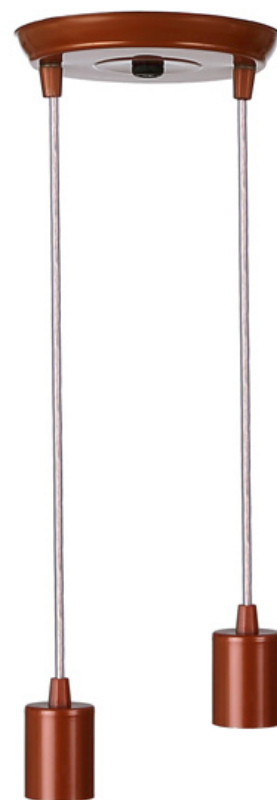

PENDENTE COPINHO

Pendente Copinho Retrô

Branco	30.528	789.893.862.538-8
Alumínio	30.530	789.893.862.536-4
Preto	30.529	789.893.862.537-1
Dourado	30.532	789.893.862.534-0
Vermelho	30.531	789.893.862.535-7

Pendente Copinho Liso

Branco	30.533	789.893.862.533-3
Alumínio	30.535	789.893.862.531-9
Preto	30.534	789.893.862.532-6
Dourado	30.537	789.893.862.529-6
Vermelho	30.536	789.893.862.530-2

Pendente Copinho Plástico

1 Lâmp.

Branco	30.556	789.893.862.472-5
Preto	30.557	789.893.862.471-8
Marrom	30.559	789.893.862.470-1
Amarelo	30.565	789.893.862.469-5
Cobre	30.558	789.893.862.468-8
Vermelho	30.564	789.893.862.467-1

2 Lâmp.

Branco	30.560	789.893.862.466-4
Preto	30.561	789.893.862.465-7
Marrom	30.563	789.893.862.464-0
Amarelo	30.567	789.893.862.463-3
Cobre	30.562	789.893.862.462-6
Vermelho	30.566	789.893.862.461-9

PENDENTES